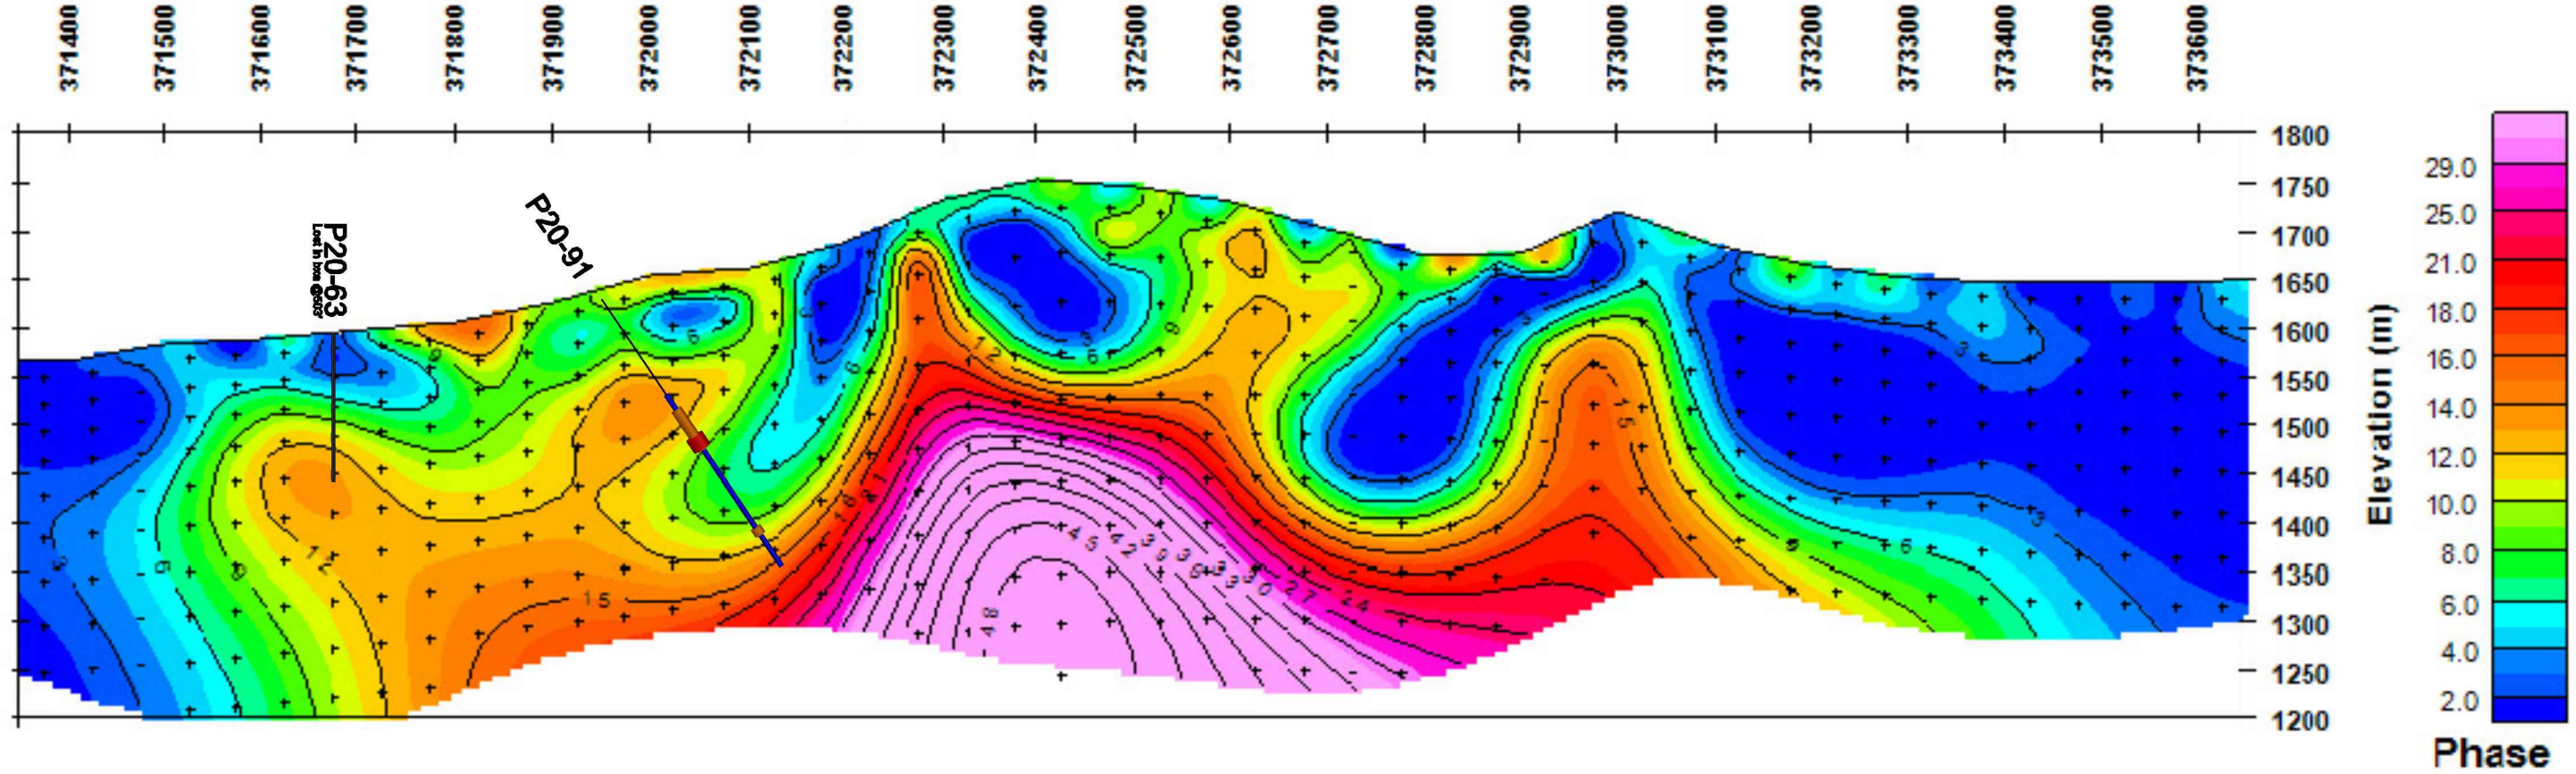

Looking North

Inversion Model IP (mrad)

Line 5 Pseudo Section
Pamlico Project
Newrange Gold Corp.